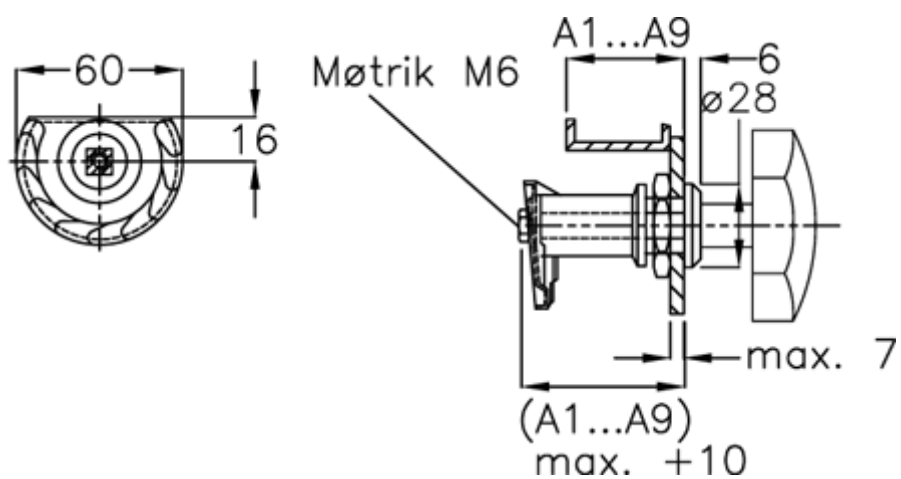

Data Sheet

Article number: 209180441
Description: E+G Door lock
GN 119-SG-A4-NI

Measures

Door + frame thickness = 32-40
Measure type = A4